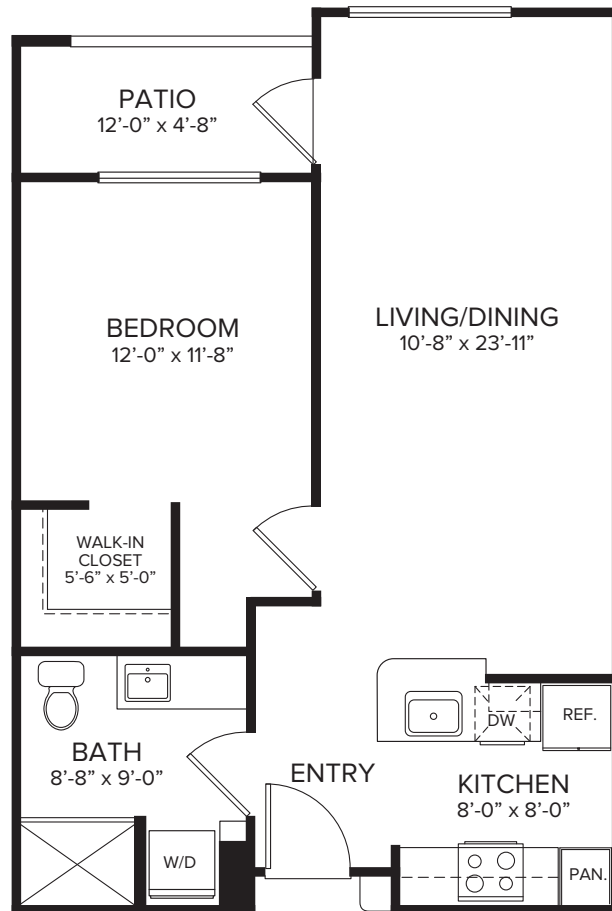

INDEPENDENT LIVING APARTMENT
1 BEDROOM • 1 BATH • Approx. 683 Sq. Ft.

1500 Catherine Street, Walla Walla, WA 99362
509-527-9600 • WheatlandVillage.com