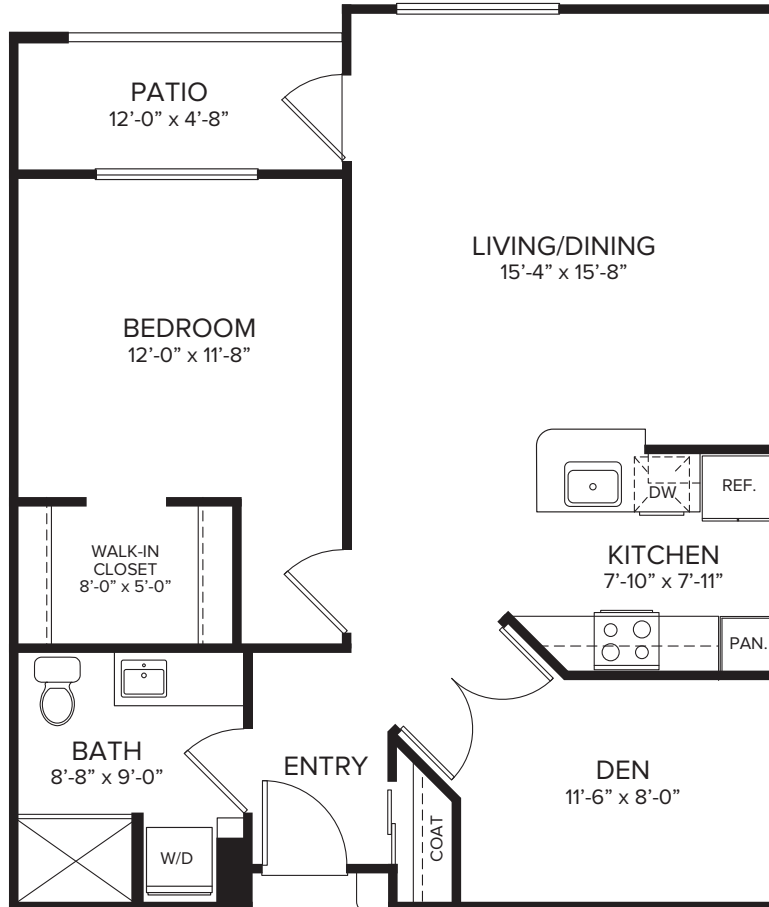

INDEPENDENT LIVING APARTMENT
1 BEDROOM + DEN • 1 BATH • Approx. 880 Sq. Ft.

1500 Catherine Street, Walla Walla, WA 99362
509-527-9600 • WheatlandVillage.com