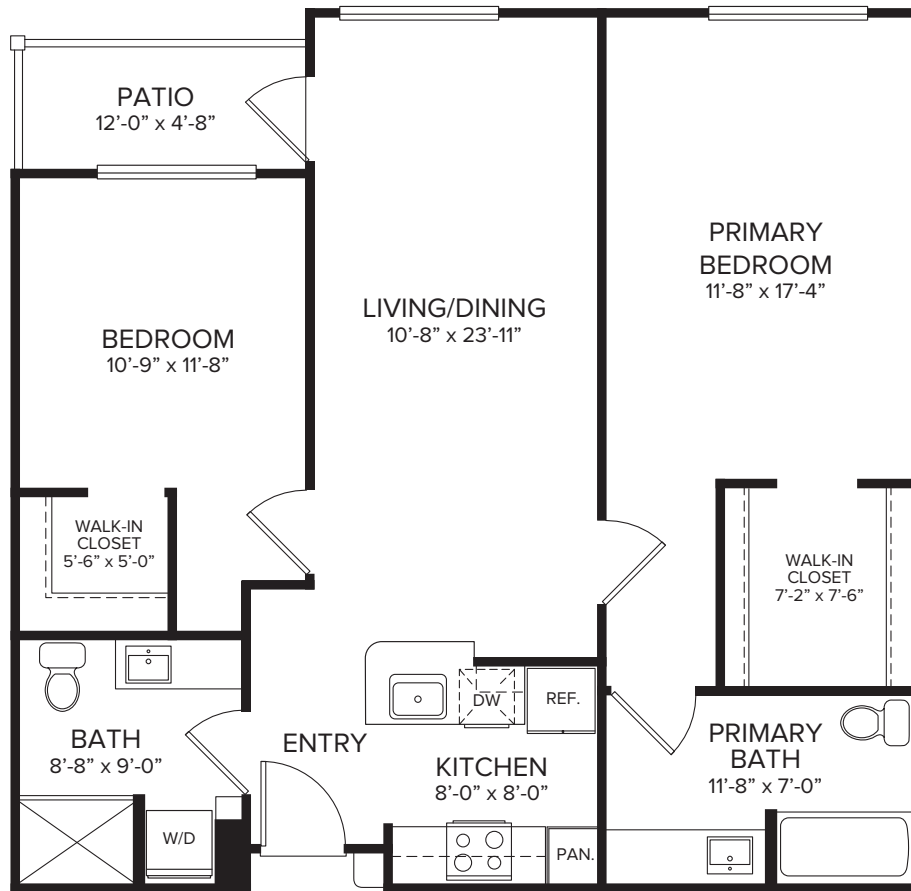

INDEPENDENT LIVING APARTMENT
2 BEDROOM • 2 BATH • Approx. 1,072 Sq. Ft.

1500 Catherine Street, Walla Walla, WA 99362
509-527-9600 • WheatlandVillage.com