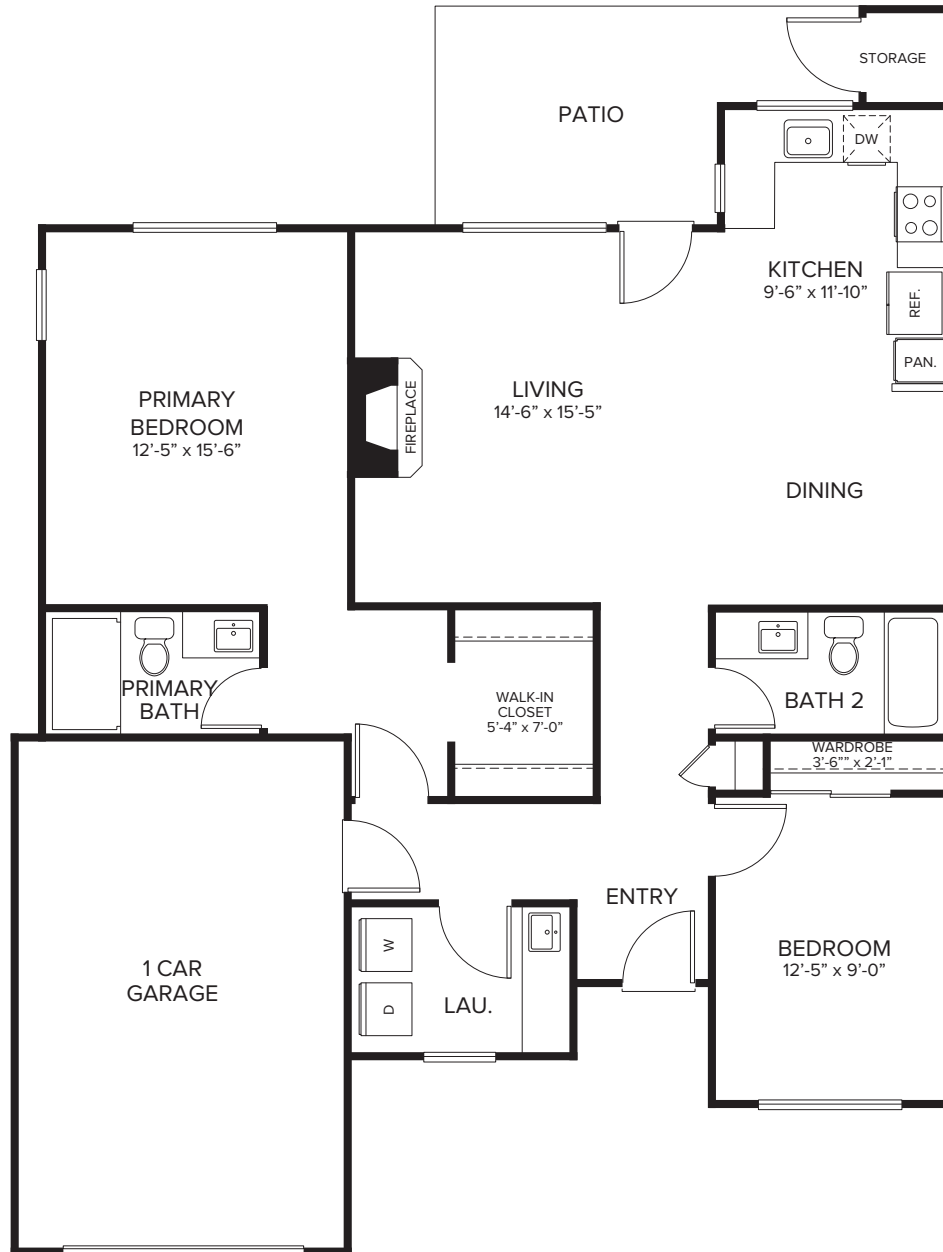

INDEPENDENT LIVING COTTAGE
2 BEDROOM • 2 BATH • 1 CAR GARAGE
 Approx. 1,198 Sq. Ft.

1500 Catherine Street, Walla Walla, WA 99362
 509-527-9600 • WheatlandVillage.com