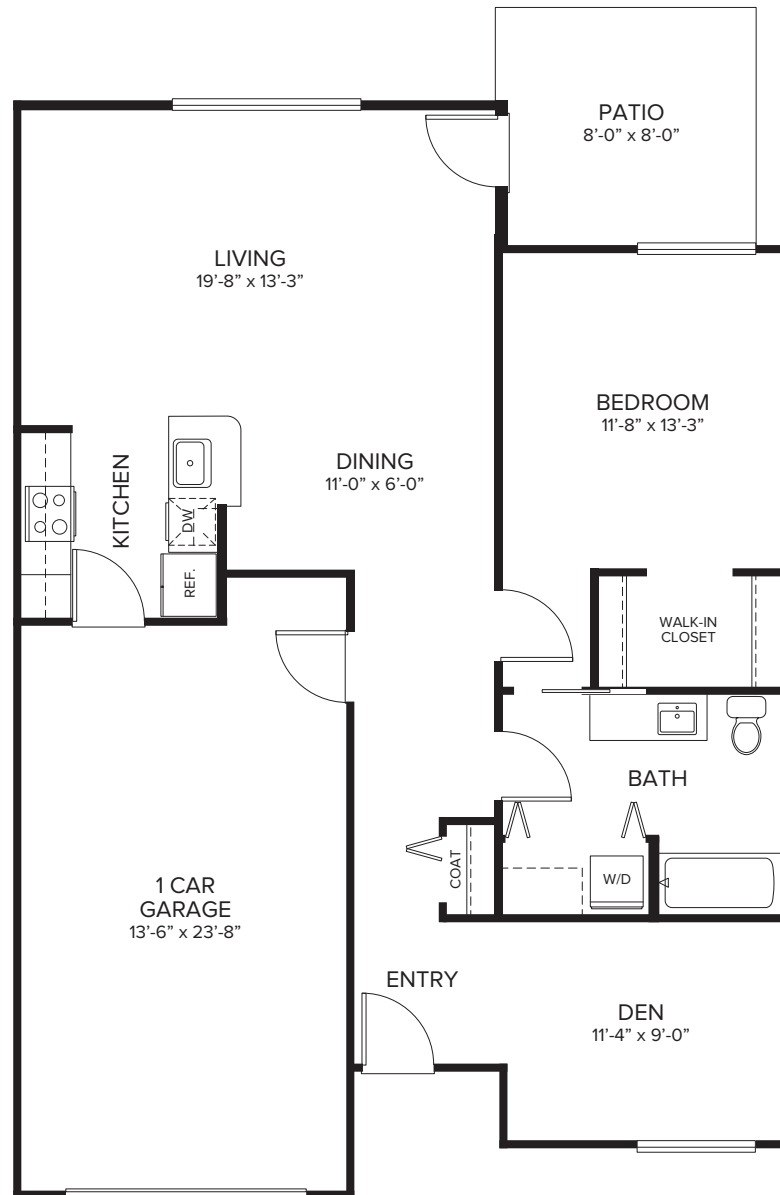

INDEPENDENT LIVING PATIO HOME
1 BEDROOM + DEN • 1 BATH • 1 CAR GARAGE
 Approx. 1,000 Sq. Ft.

1500 Catherine Street, Walla Walla, WA 99362
 509-527-9600 • WheatlandVillage.com