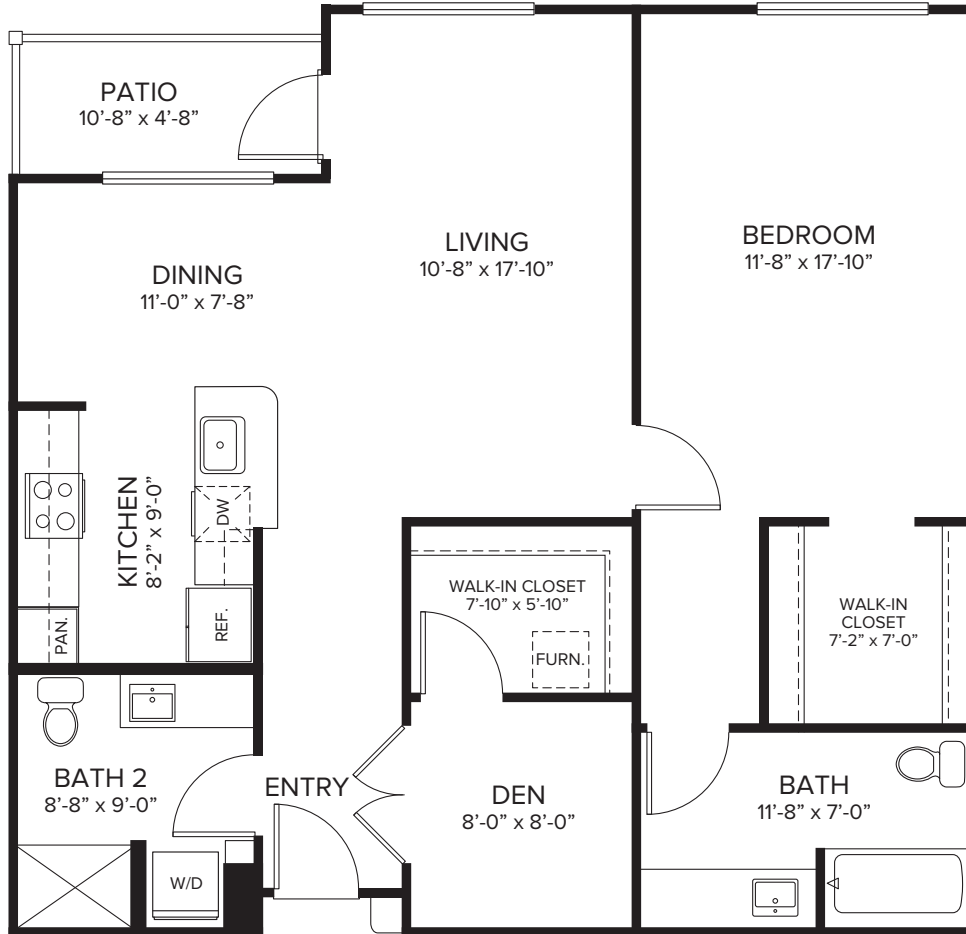

INDEPENDENT LIVING SUITE  
1 BEDROOM + DEN • 2 BATH • Approx. 1,145 Sq. Ft.

1500 Catherine Street, Walla Walla, WA 99362  
509-527-9600 • [WheatlandVillage.com](http://WheatlandVillage.com)