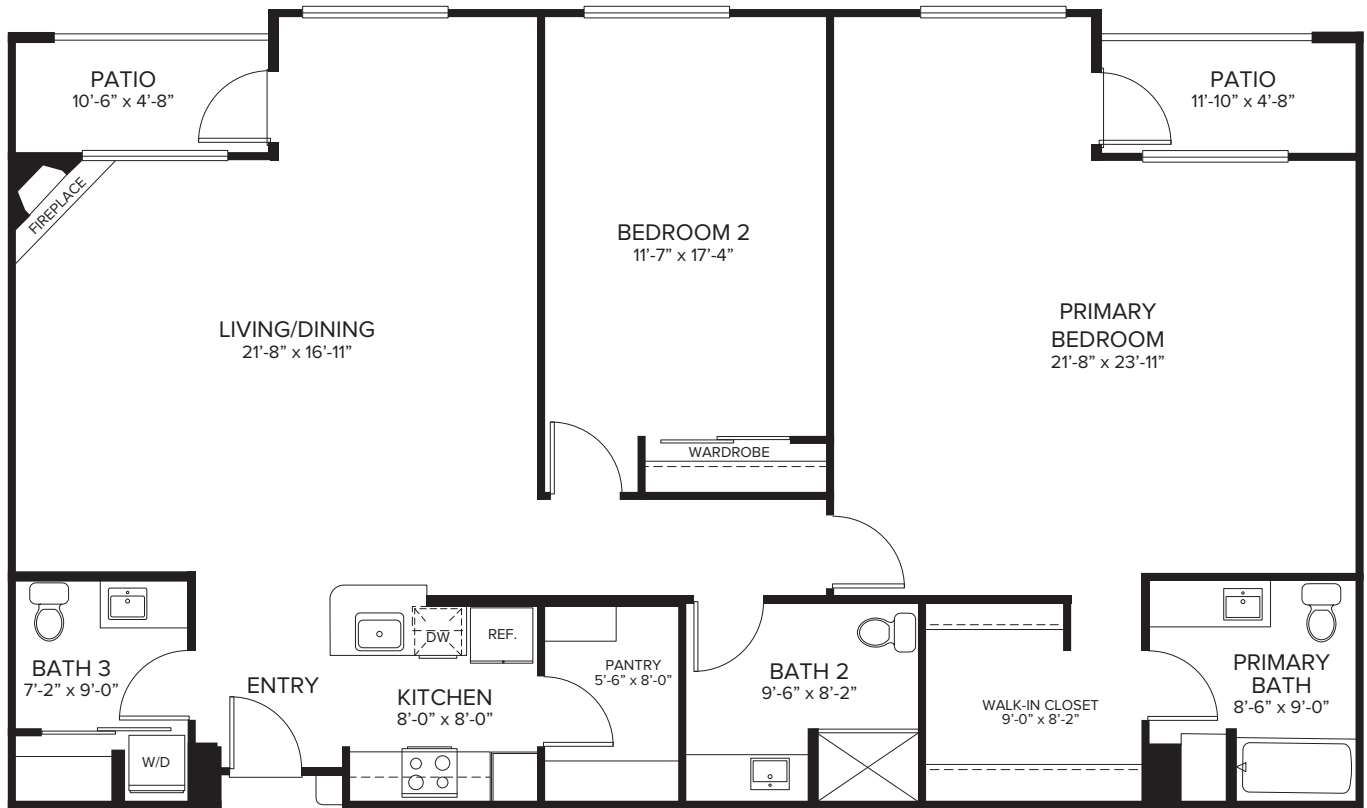

**INDEPENDENT LIVING SUITE**  
2 BEDROOM • 2.5 BATH • Approx. 1,759 Sq. Ft.

1500 Catherine Street, Walla Walla, WA 99362  
509-527-9600 • [WheatlandVillage.com](http://WheatlandVillage.com)