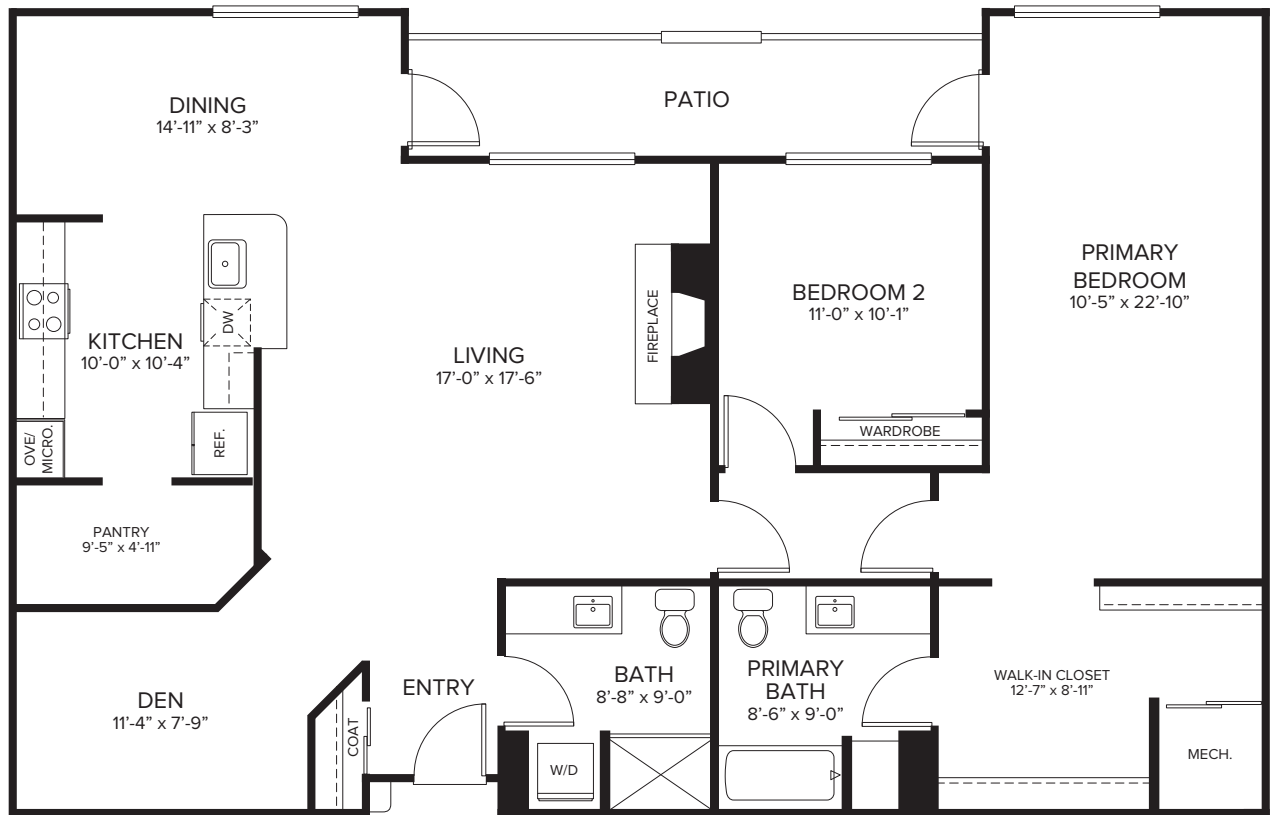

**INDEPENDENT LIVING SUITE**  
2 BEDROOM + DEN • 2 BATH • Approx. 1,677 Sq. Ft.

1500 Catherine Street, Walla Walla, WA 99362  
509-527-9600 • [WheatlandVillage.com](http://WheatlandVillage.com)