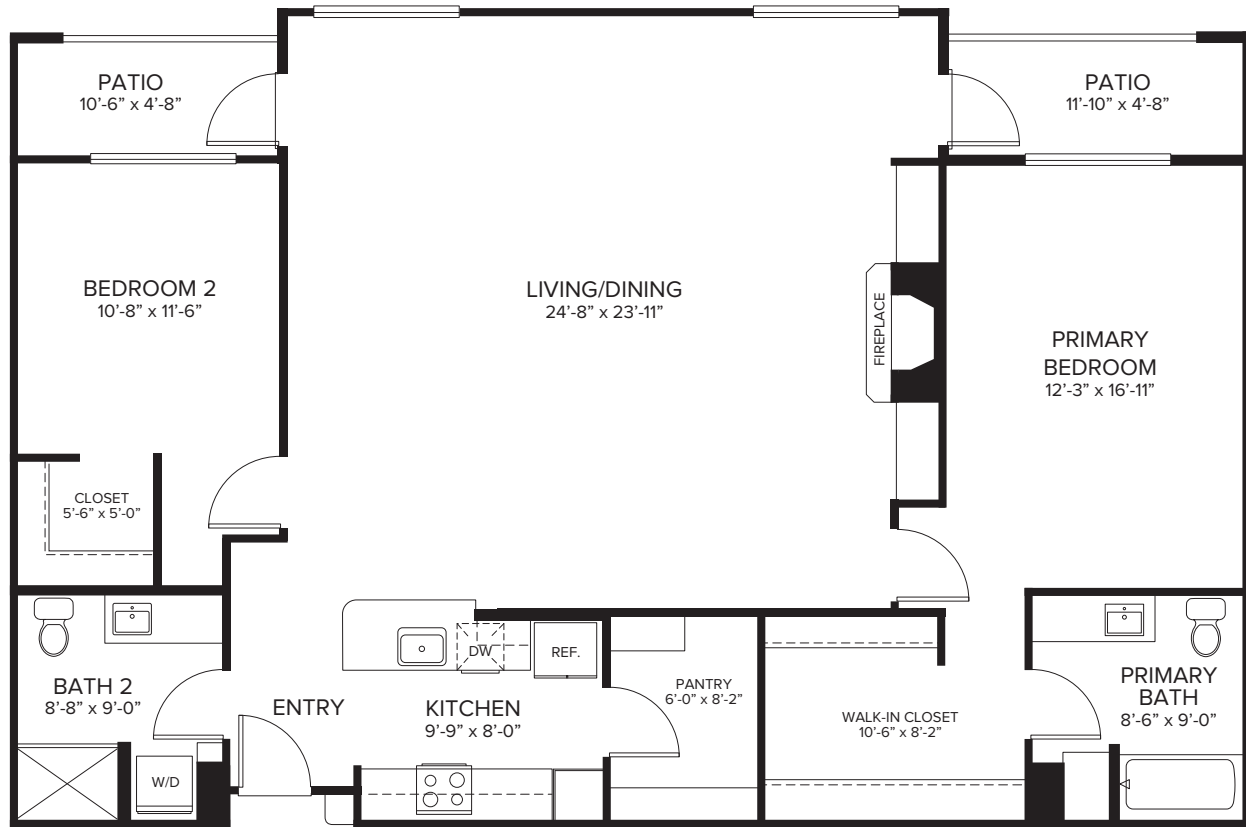

INDEPENDENT LIVING SUITE  
2 BEDROOM • 2 BATH • Approx. 1,727 Sq. Ft.

1500 Catherine Street, Walla Walla, WA 99362  
509-527-9600 • [WheatlandVillage.com](http://WheatlandVillage.com)