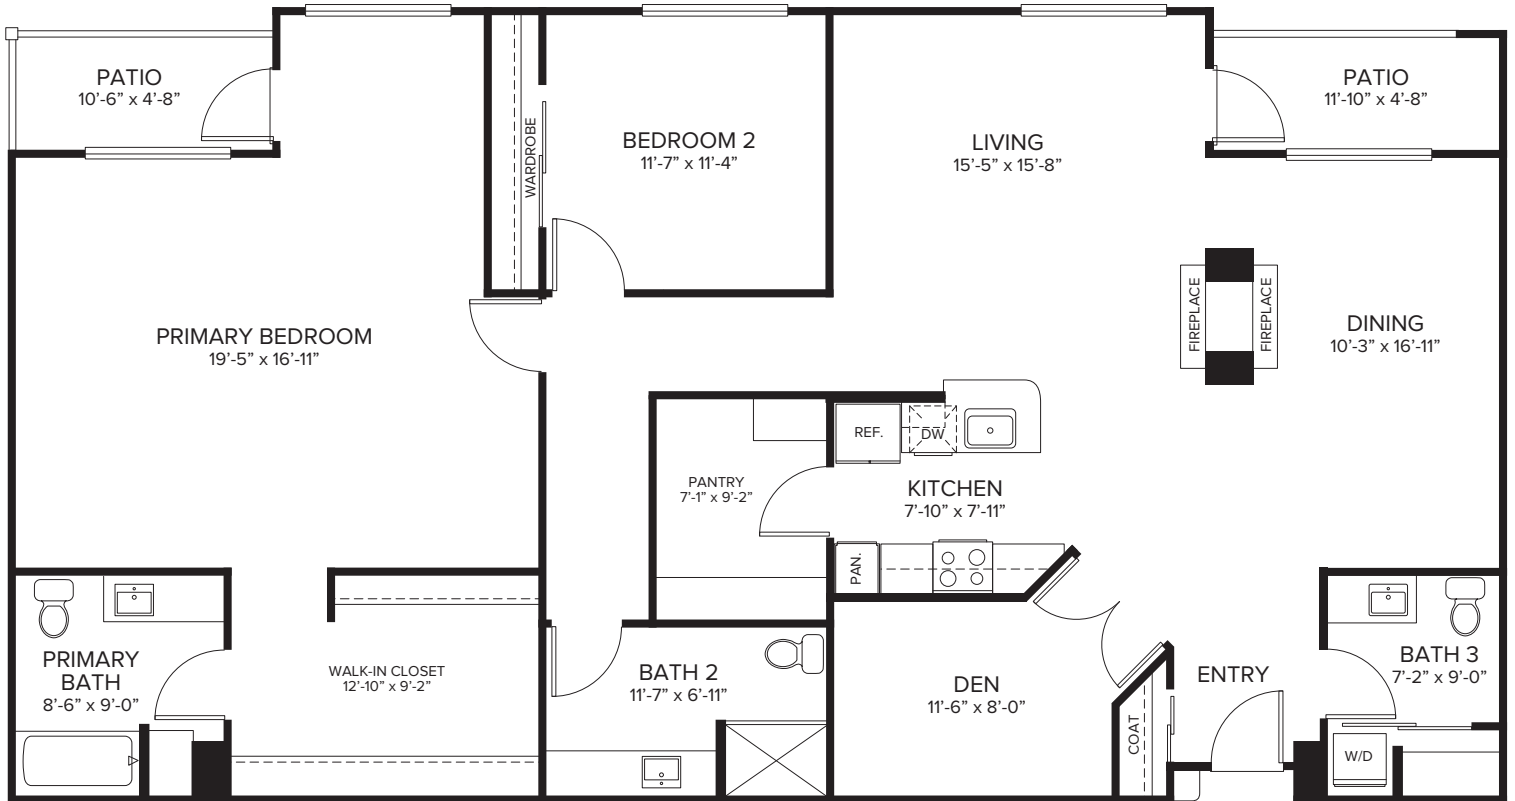

**INDEPENDENT LIVING SUITE**  
2 BEDROOM + DEN • 2.5 BATH • Approx. 1,953 Sq. Ft.

1500 Catherine Street, Walla Walla, WA 99362  
509-527-9600 • [WheatlandVillage.com](http://WheatlandVillage.com)