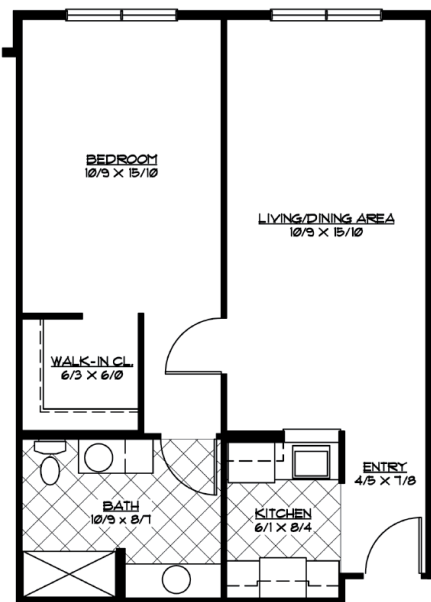

# Independent Living Floor Plans-The Orchards

Studio • Approx. 479 Sq. Ft.

One Bedroom • Approx. 682 Sq. Ft.

Two Bedroom • Approx. 960 Sq. Ft.