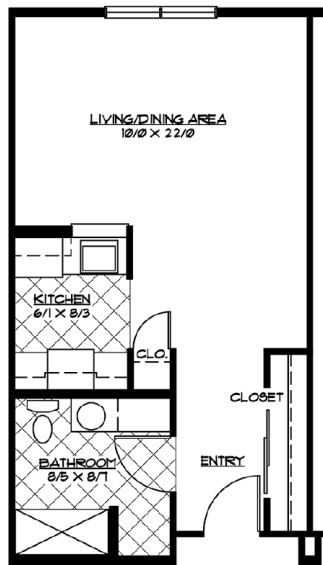

# Independent Living Floor Plans-The Orchards

Studio • Approx. 479 Sq. Ft.

One Bedroom • Approx. 682 Sq. Ft.

Two Bedroom • Approx. 960 Sq. Ft.